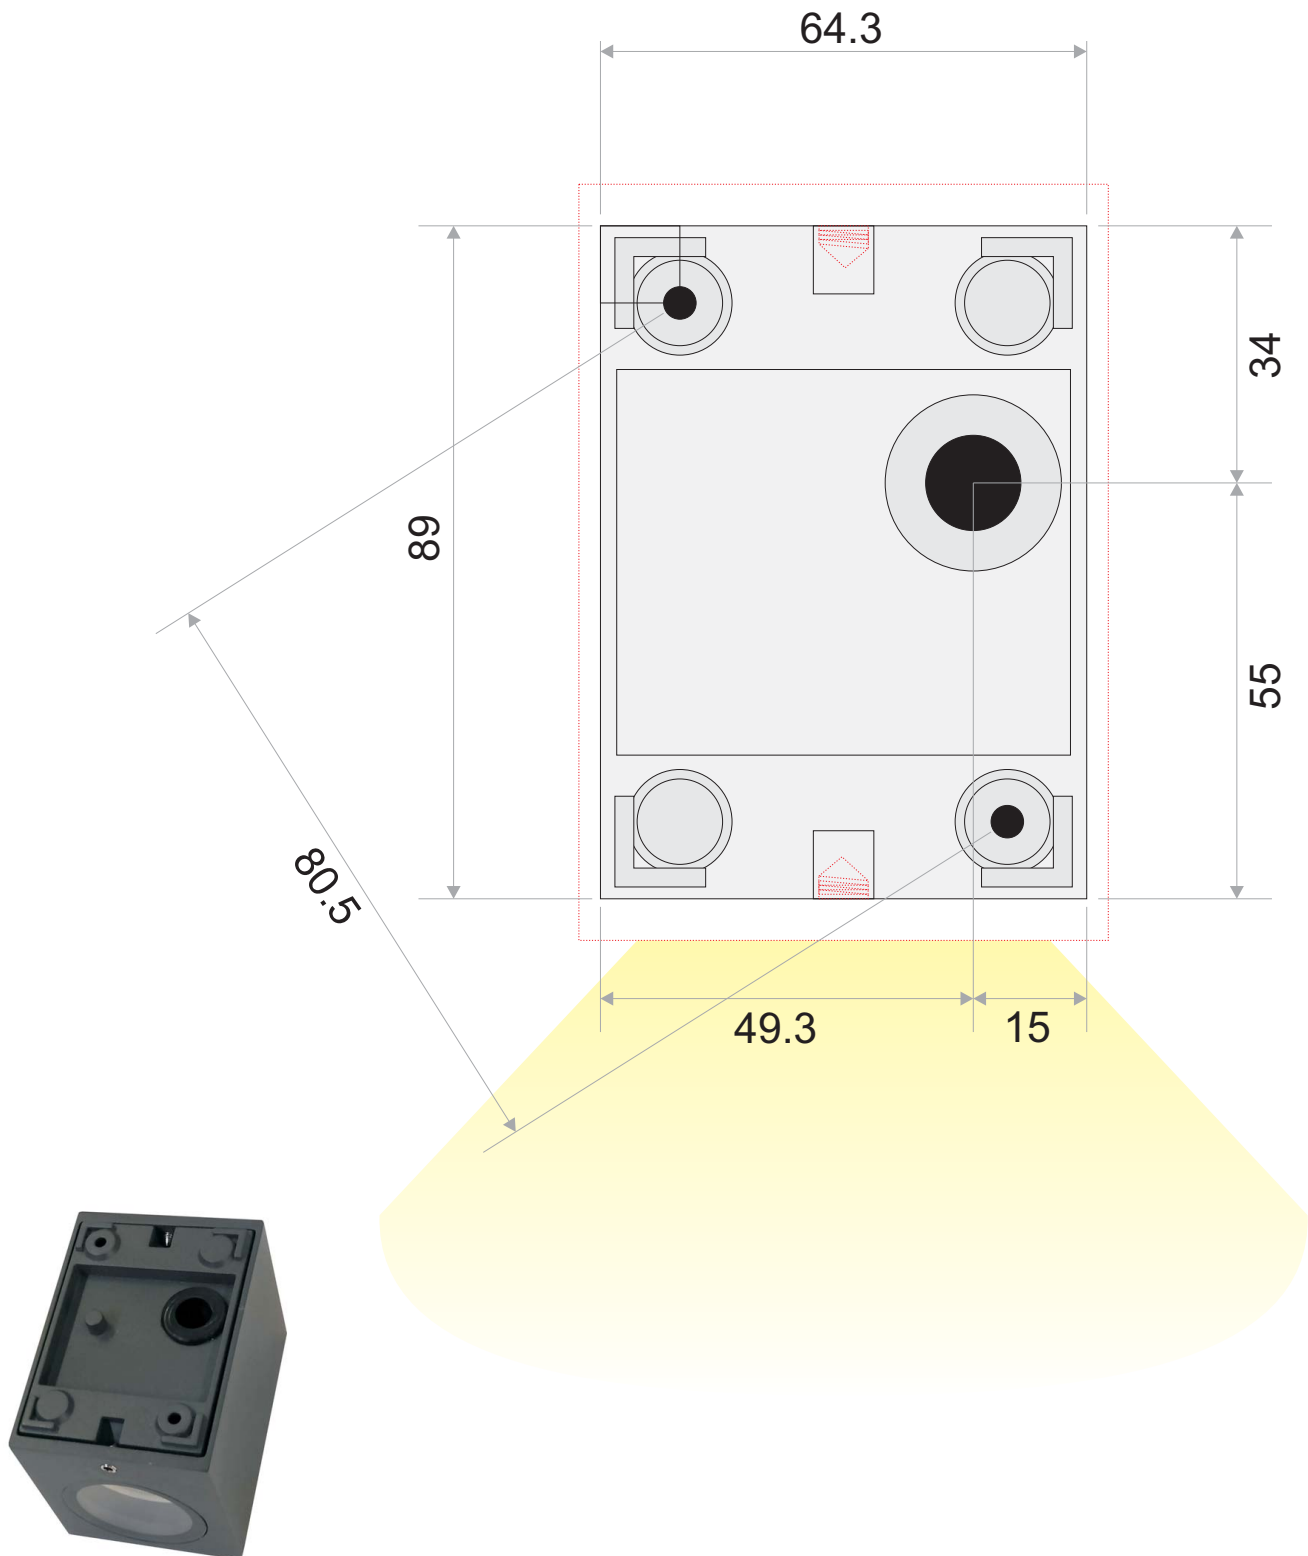

PARELO I & II

Base dimensions for installation

A4 1:1

PARELO I

PARELO I & II

Base dimensions for installation

A4 1:1